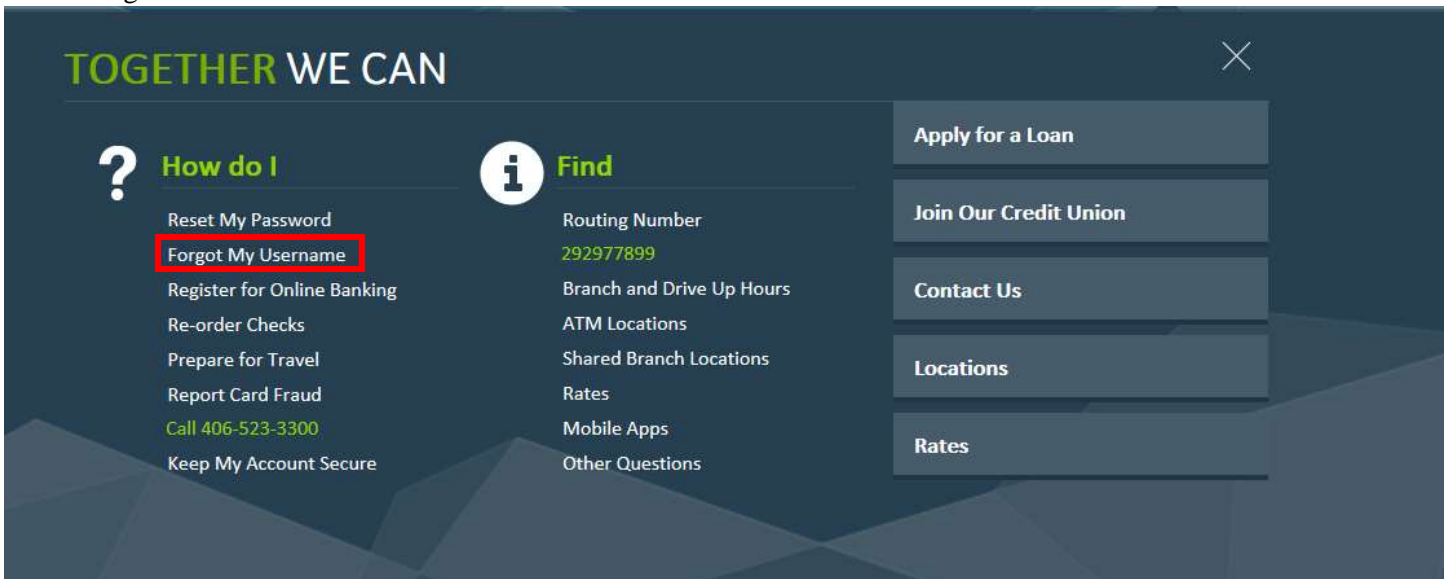

How to Retrieve my Username

Go to <https://missoulafcu.org> and click on the word Help.

Select Forgot Username.

How to Retrieve my Username

Enter your Member Number and the Characters shown then select Continue.