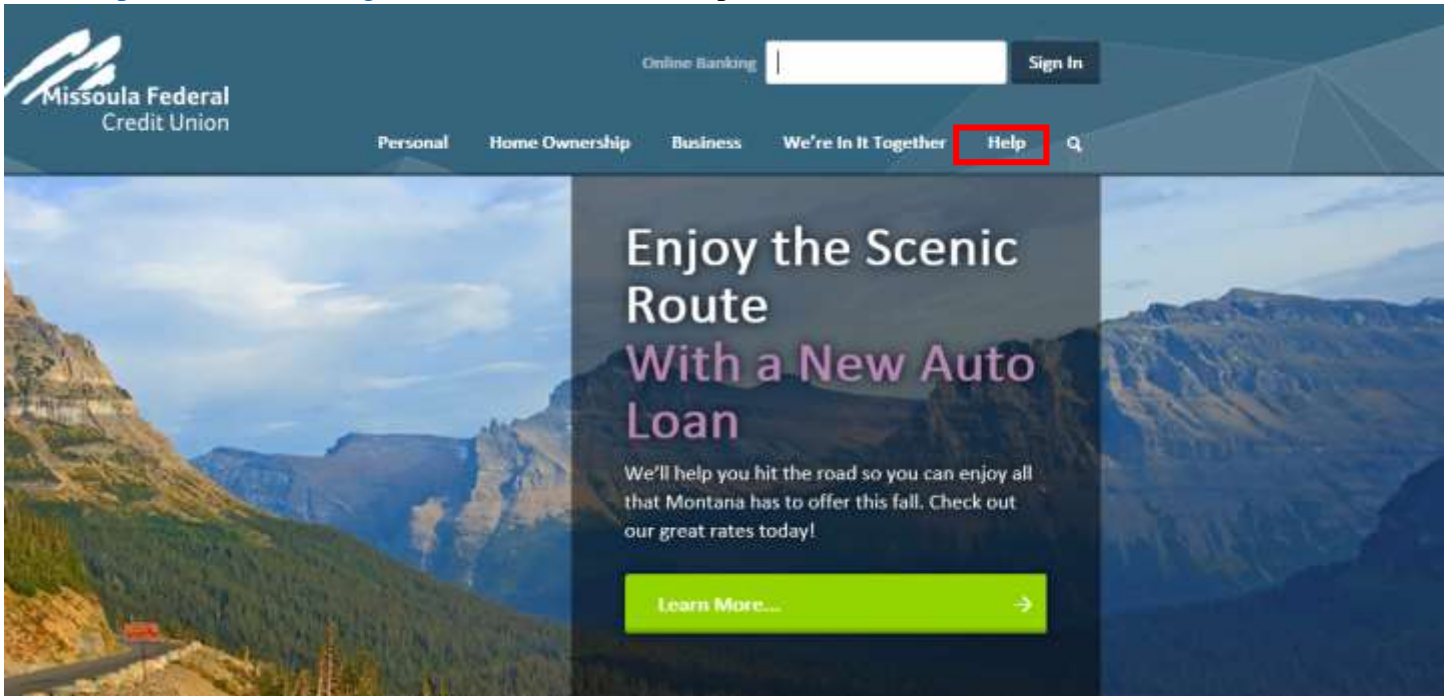

How to Retrieve my Username

Go to <https://missoulafcu.org> and click on the word Help.

Select Forgot Username.

How to Retrieve my Username

Enter your Member Number and the Characters shown then select Continue.